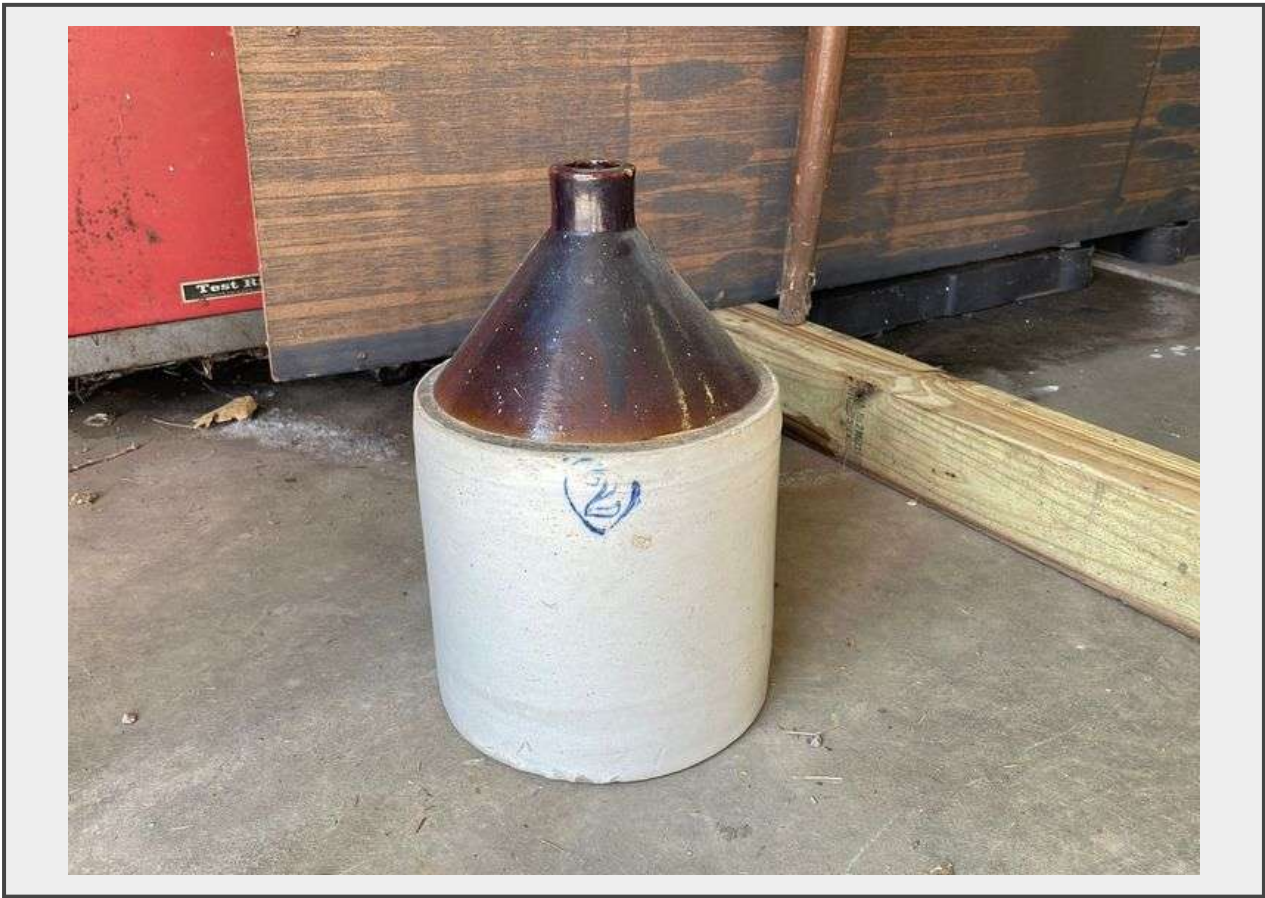

**Sale Name:** Wehrle Toy Truck Auction

**LOT 338 - 2 Gallon Crock, Chip On Bottom But No Apparent Cracks**

**Description**

2 Gallon Crock, Chip On Bottom But No Apparent Cracks

**Quantity:** 1

<https://www.unitededgeue.com/>